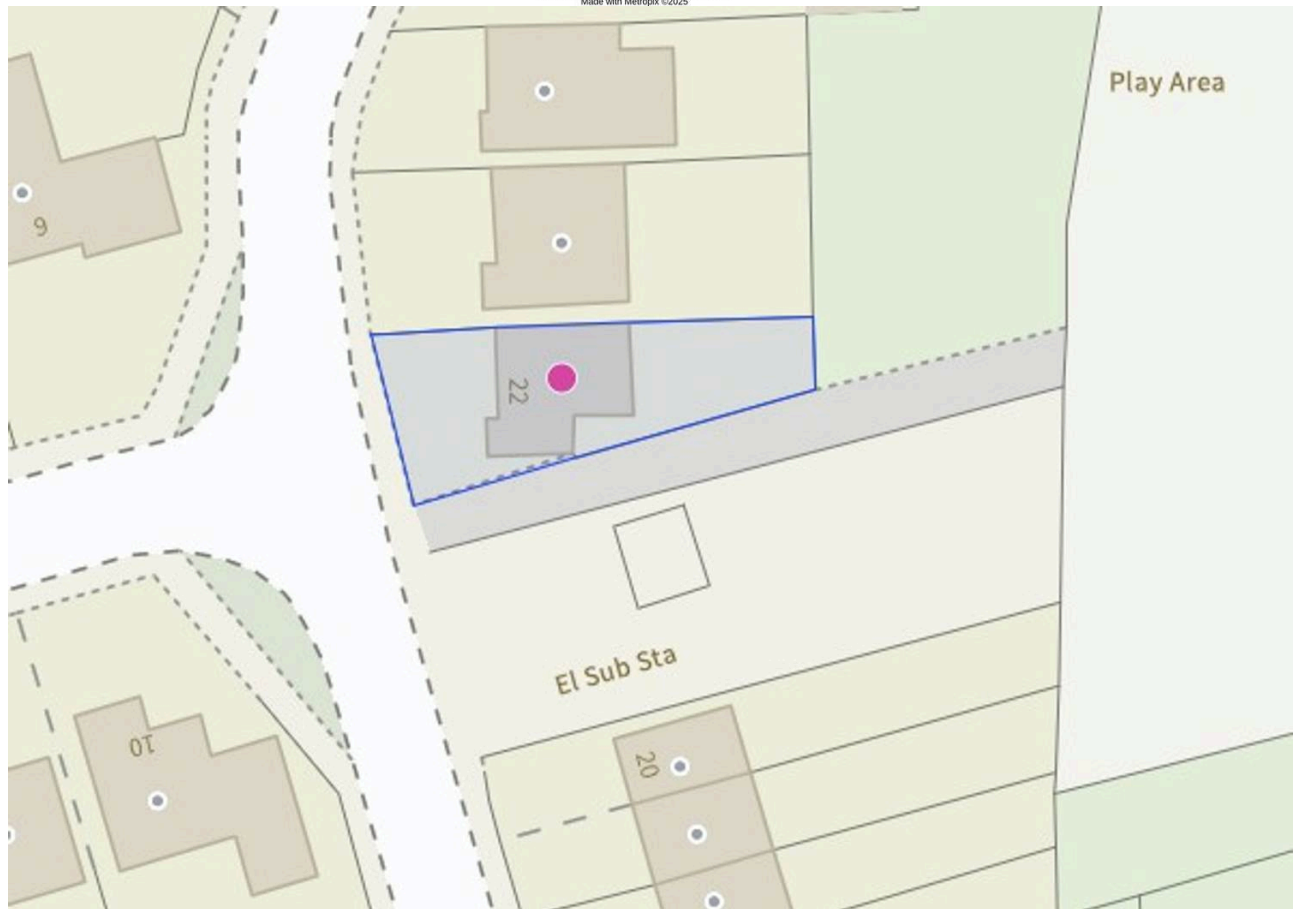

TOTAL FLOOR AREA : 850 sq.ft. (79.0 sq.m.) approx.

You can include any text here. The text can be modified upon generating your brochure.