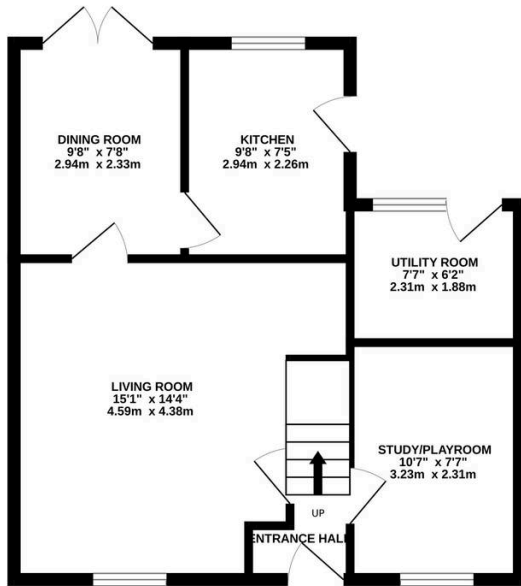

GROUND FLOOR
489 sq.ft. (45.4 sq.m.) approx.