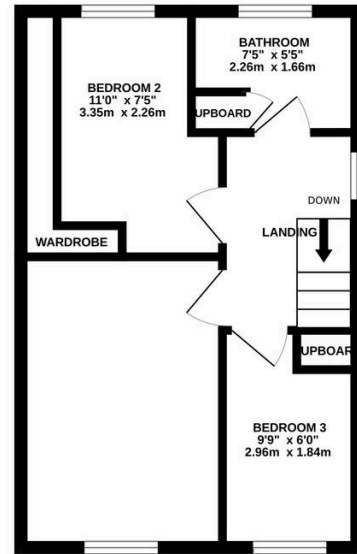

You can include any text here. The text can be modified upon generating your brochure.