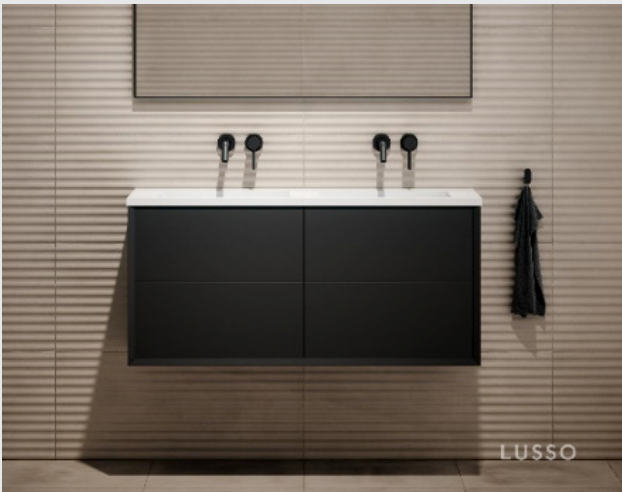

Matte Black