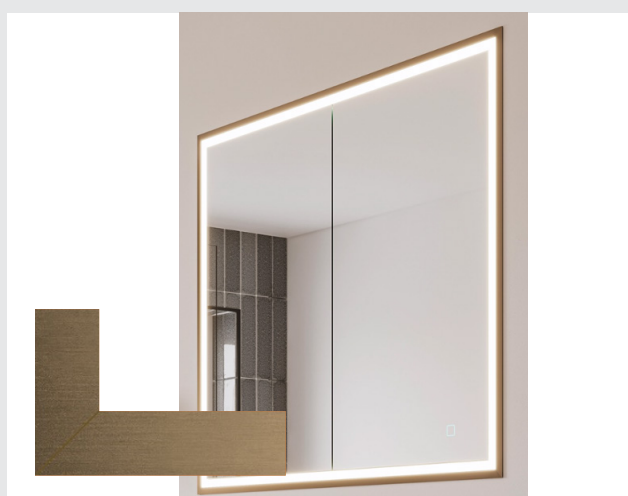

Brushed Bronze Trim