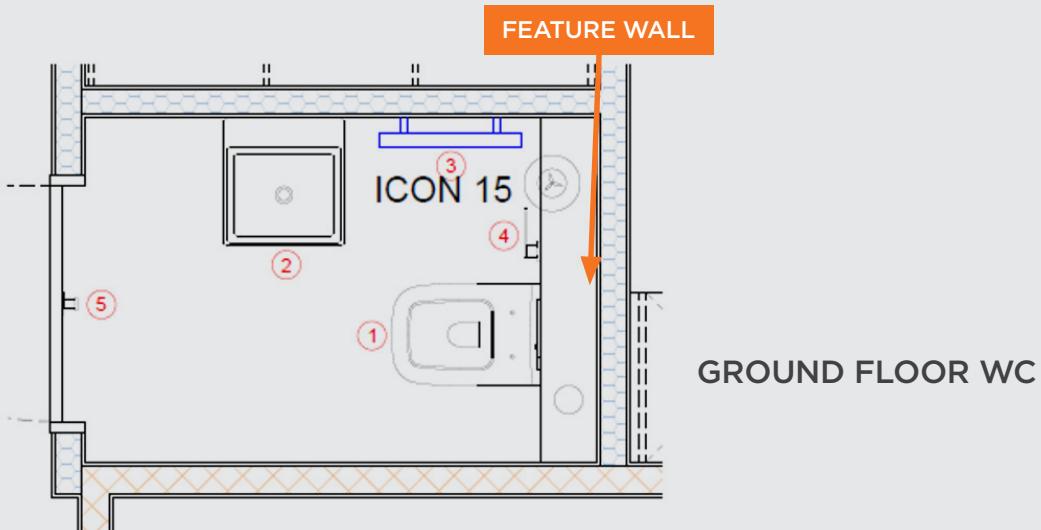

WC Feature Wall

Clear Oak

Halesworth Oak

Hockley Walnut

Hockley Charcoal