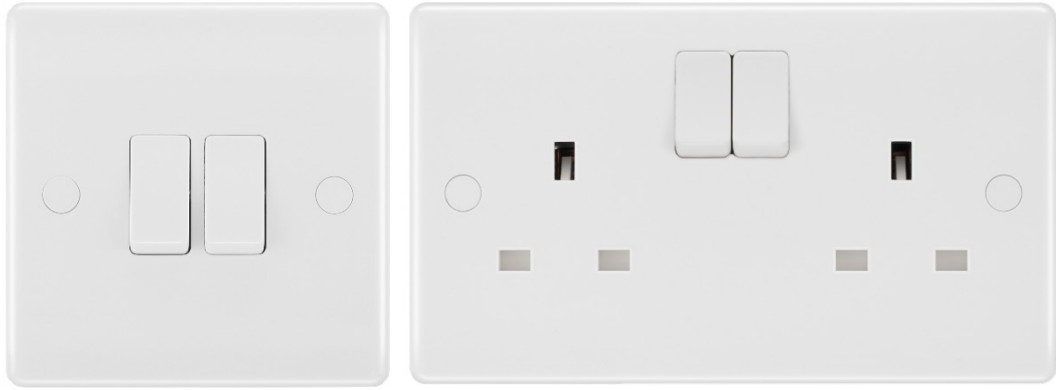

Electrical Socket Faceplates

WHITE